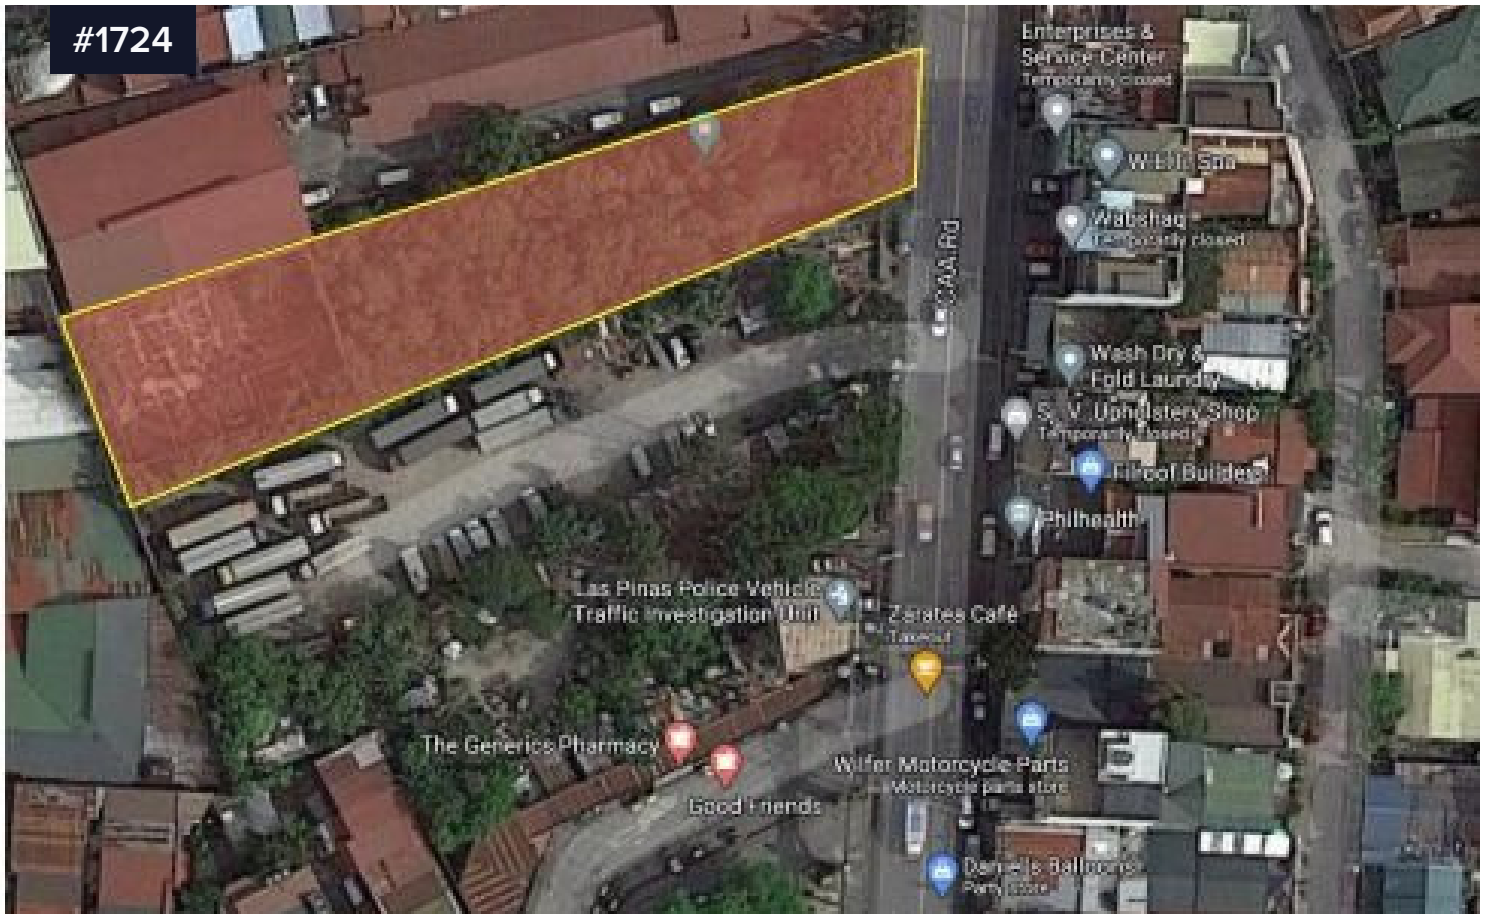

#1724

WAREHOUSE @ LAS PINAS for LEASE

₱585,000 /month

 Las Pinas, Metro Manila

Covered

 **2373 m²**

Type

Warehouse

lease rate is Php250/sqm

NEAR ESTABLISHMENT:

1. 30Mins From NAIA (11 to 15Km)
2. 300m from Alabang Zapote Road
3. Commercial complex
1. 700 m away from Robinsons Las Pinas
2. 600 m away from SM hypermarket Las Pinas
3. 500m away from Las Pinas commercial Complex