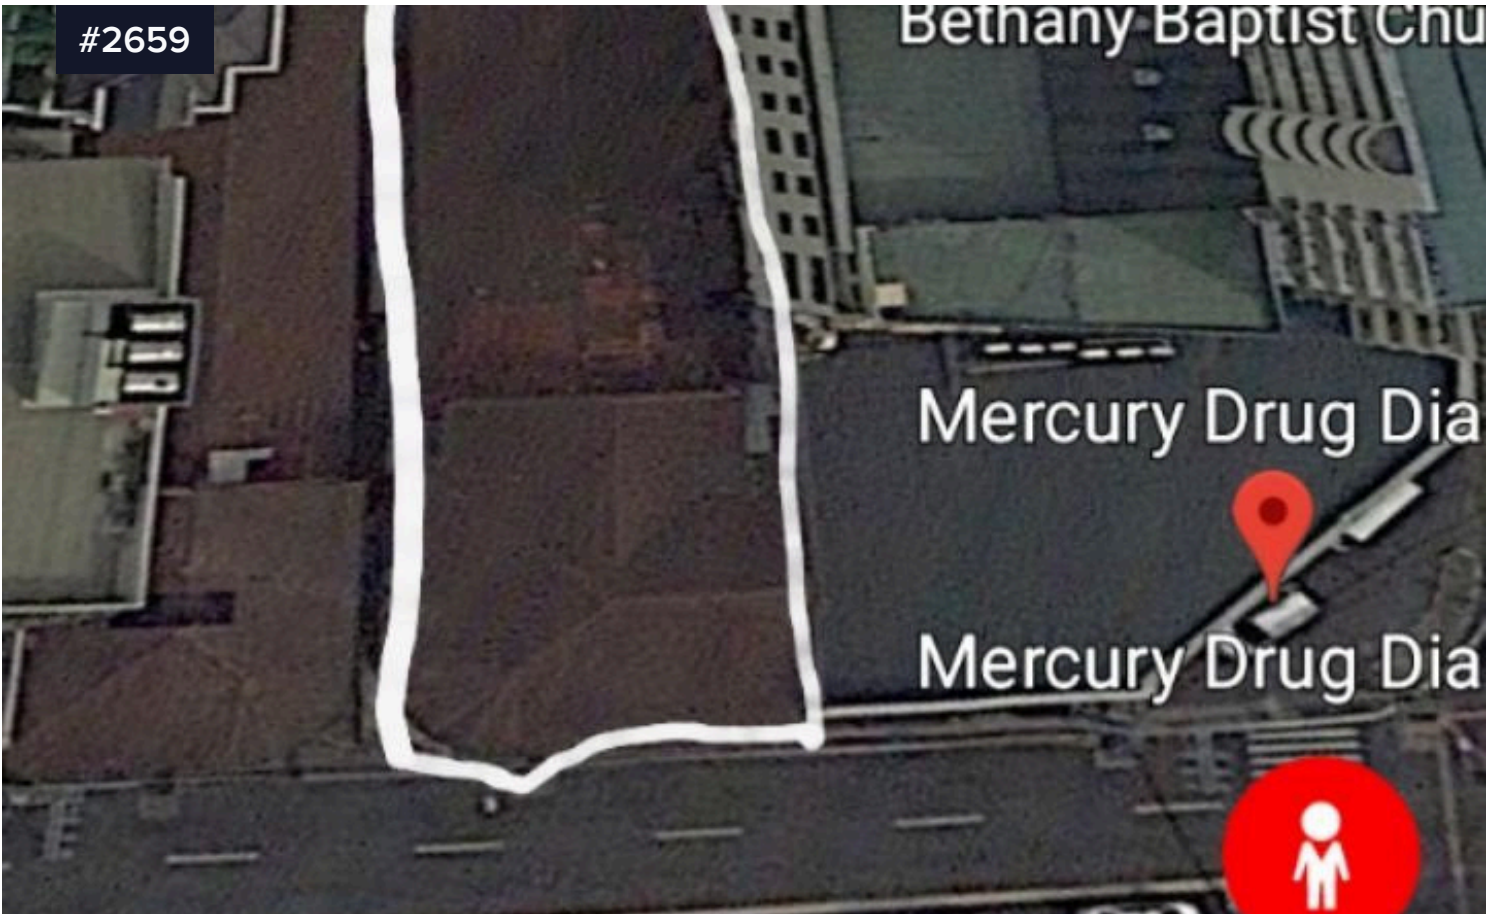

#2659

1700 SQM LOT @ GIL PUYAT AVE. MAKATI CITY FOR SALE

 Makati, Metro Manila

Area

 1700 m²

Type

Development Land

1700 SQM LOT @ GIL PUYAT AVE. MAKATI CITY FOR SALE

400k per sqm

Titled/ gross

3 way

2 frontage

Emilia St. and Buendia