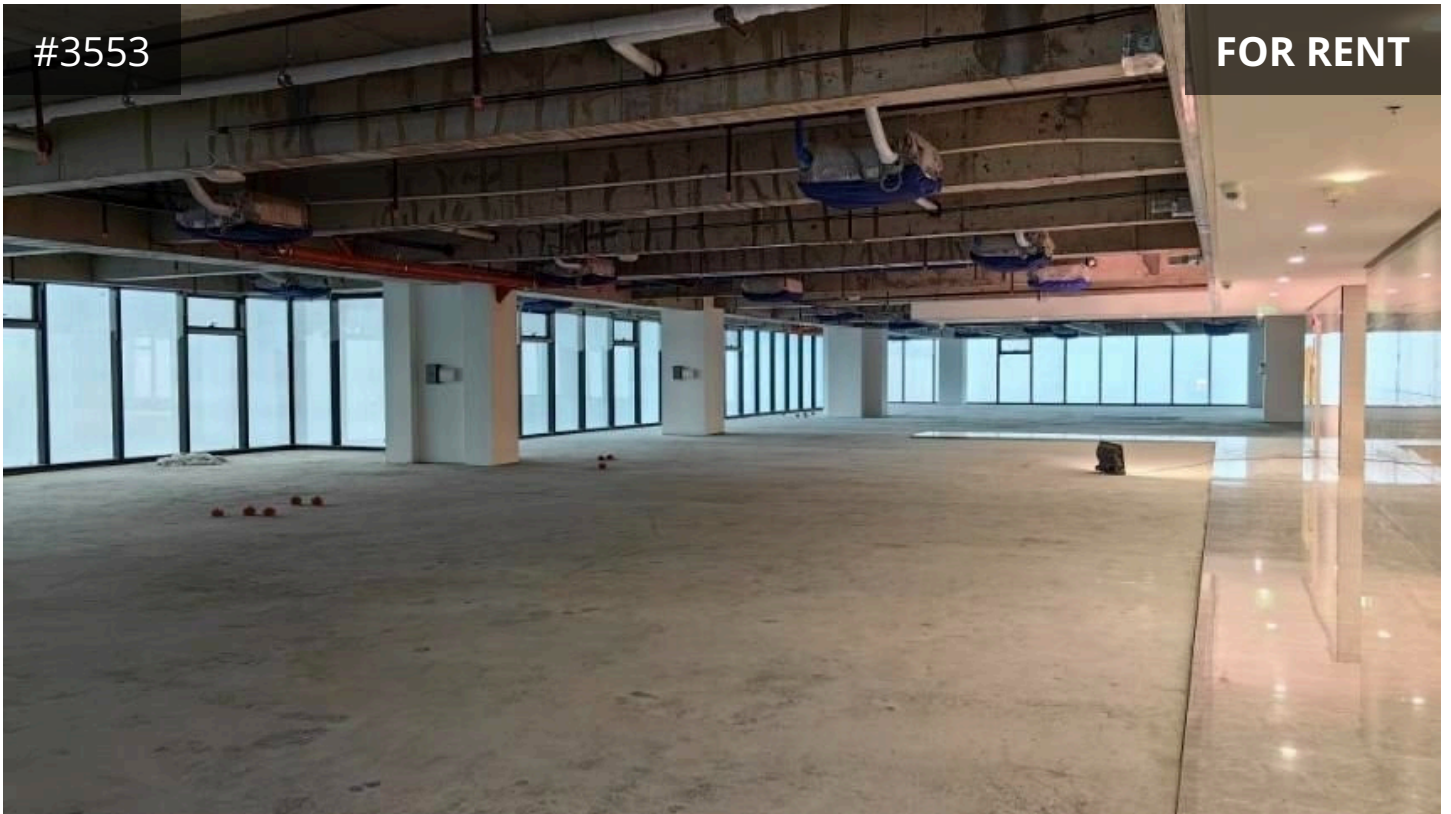

#3553

FOR RENT

Metro Manila, Pasay

412 m² Covered

Description

Bare Shell
Brand New
20th floor
412 sqm

Per Sqm - Php 700
CUSA per sqm - Php 160
Parking Slot - 6,000
5 yrs min of lease term - NEGOTIABLE
3 mos depo
3 mos adv
postdated checks

14 HIGH SPEED ELEVATORS
3000 SQUARE METERS of RECREATIONAL SPACE

◇ 380,000 /month

TYPE	Office
COVERED	412 m²

CHRISTINE SABALBORO
Leasing Executive

(+63) 09177130141
commercial@latheoz.com

latheoz.com