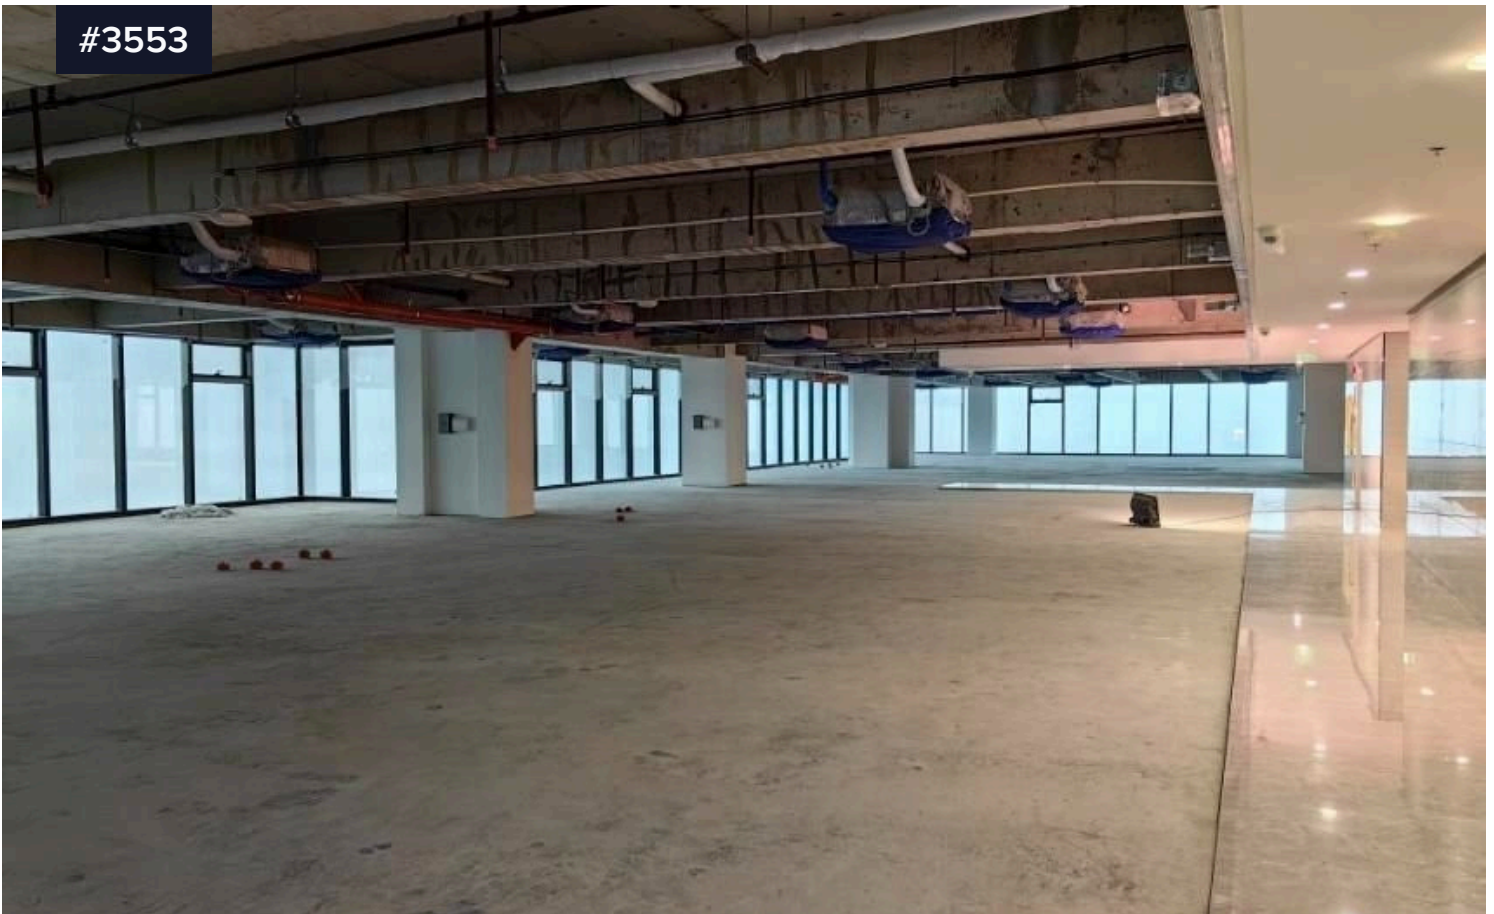

#3553

412 sqm BRAND NEW OFFICE SPACE @ ₱380,000 /month PASAY CITY FOR LEASE

 Pasay, Metro Manila

Covered

 412 m²

Type

Office

Bare Shell

Brand New

20th floor

412 sqm

Per Sqm - Php 700

CUSA per sqm - Php 160

Parking Slot - 6,000

5 yrs min of lease term - NEGOTIABLE

3 mos depo