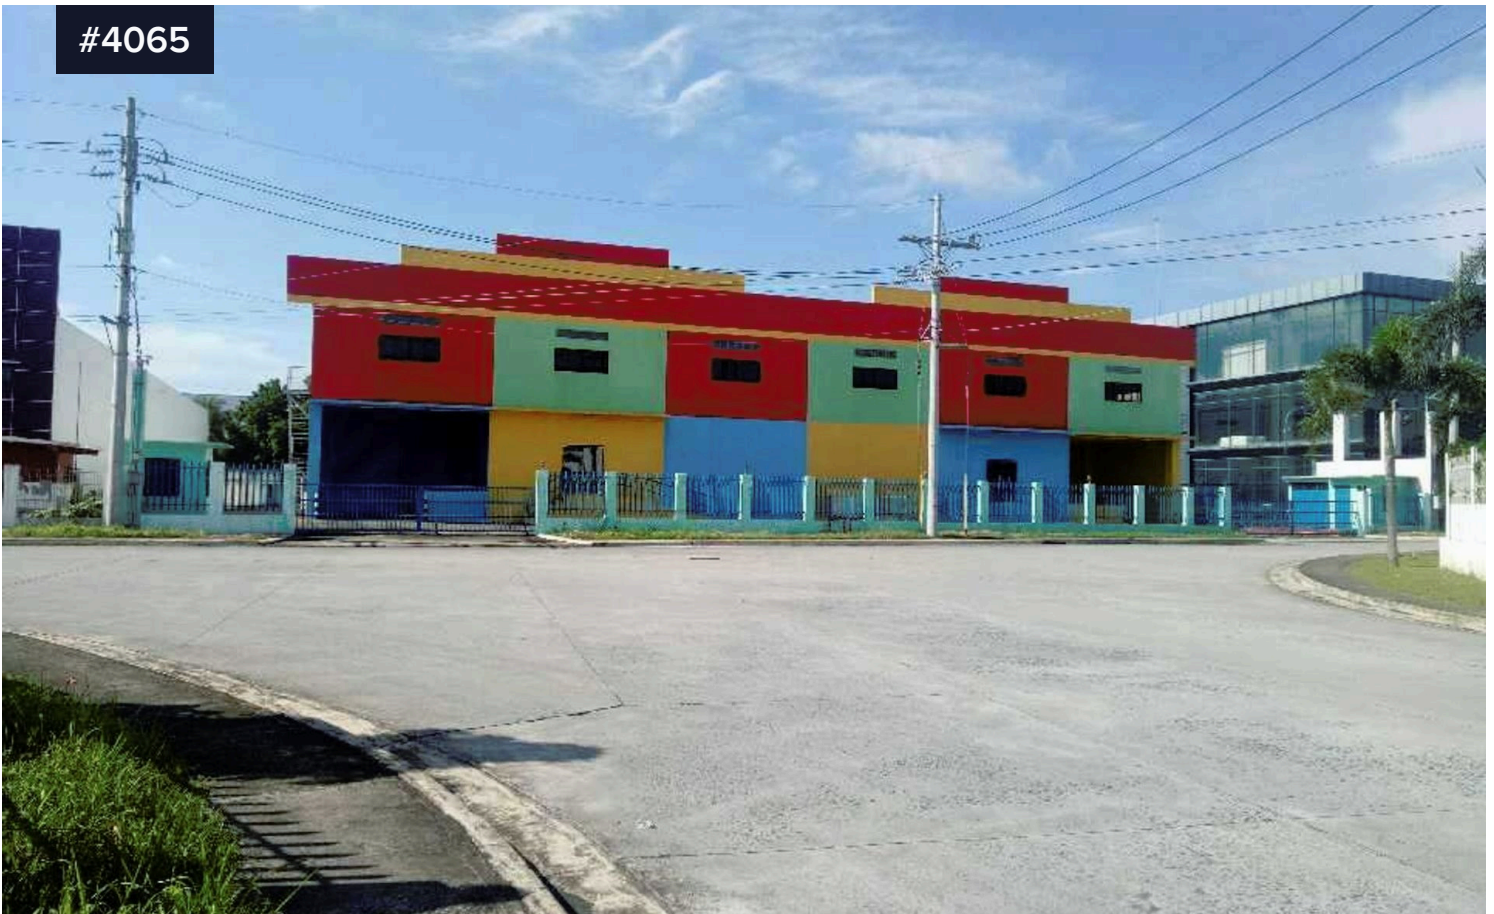

#4065

## 3747sqm WAREHOUSE IN BINAN LAGUNA FOR LEASE

**₱956,000** /month

 Binan, Laguna

Covered

 **3747 m<sup>2</sup>**

Warehouse For Lease

Area Specifications

Covered Area = 2,698.21 sqm. (with 302.36 sqm. mezzanine)

Open Area = 1,351.15 sqm.

Total Area = 3,747 sqm.

956,000 per month

Type

**Warehouse**

Status

**Key ready**

**JANIS DE LEON**