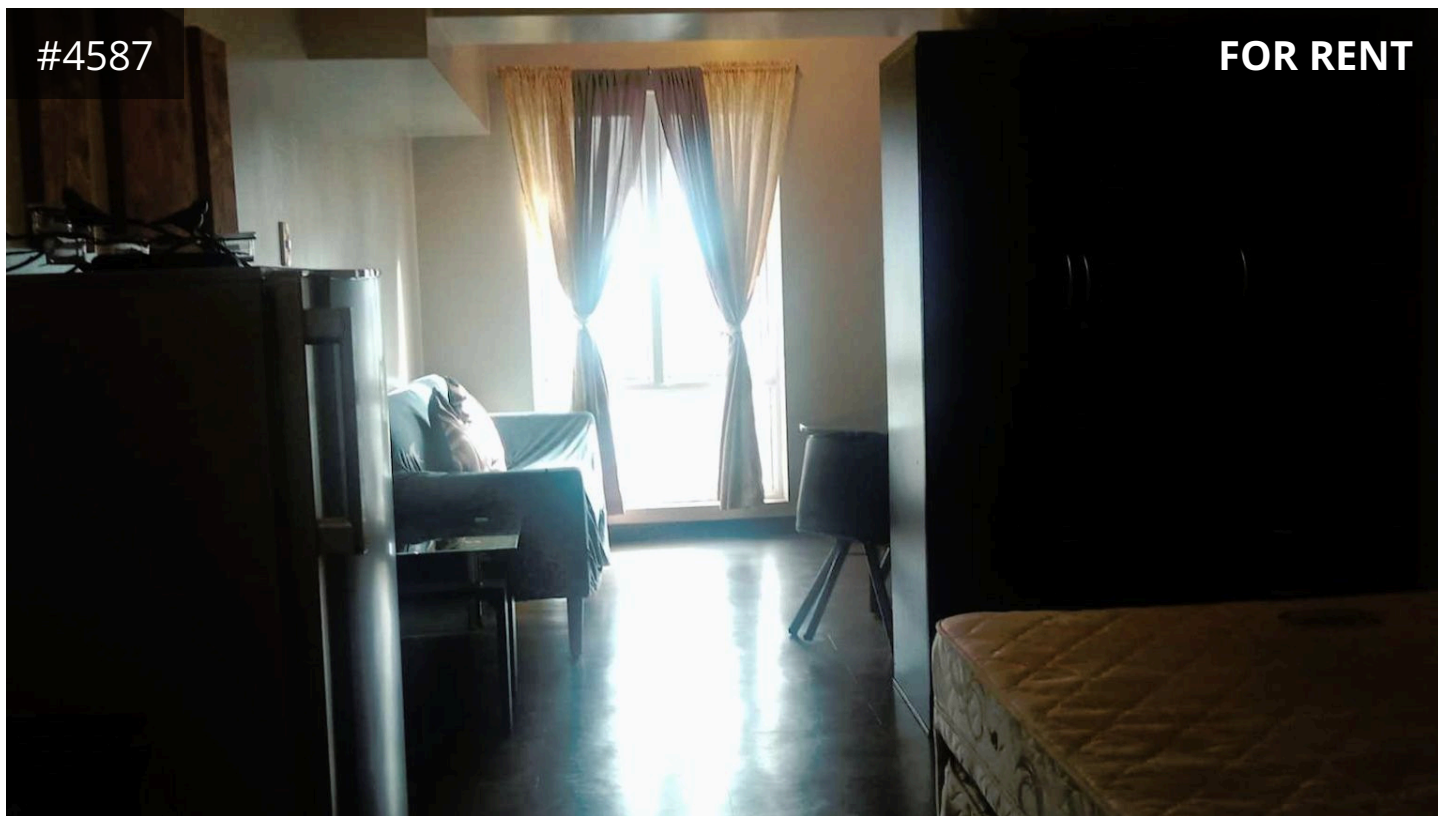

#4587

FOR RENT

Metro Manila, Pasay

28 m² Covered | Studio |

Description

📍 20,000 /month

Studio Unit
10th floor
south tower
28sqm
No balcony

TYPE	Condominium
BEDROOMS	Studio
COVERED	28 m ²