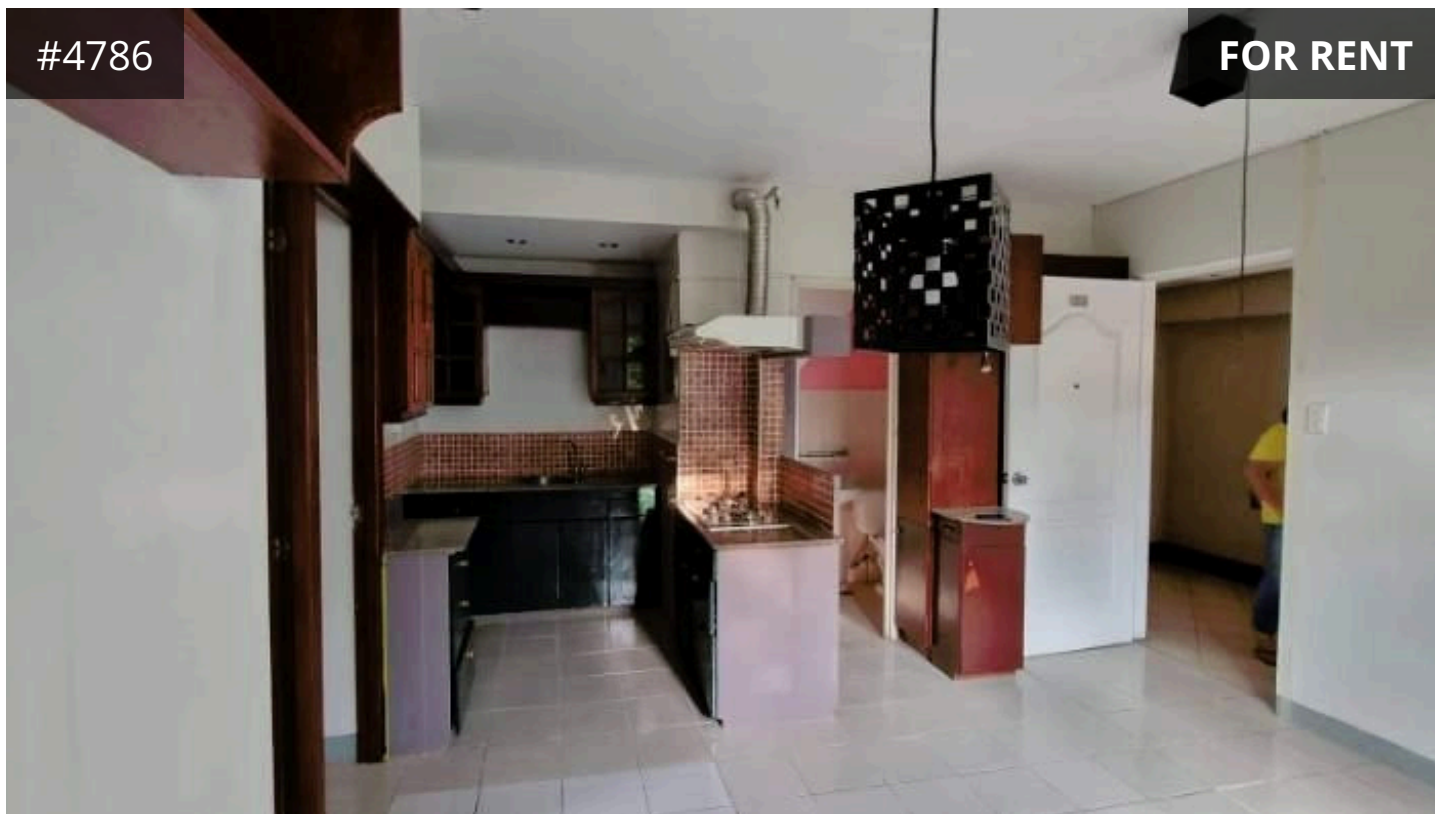

#4786

FOR RENT

Metro Manila, Las Pinas

40 m² Covered | 2 Bedrooms | 1 Bathroom

Description

📍 **27,000** /month

Corner Unit
2 Bedroom
1 t&b
40 sqm
2nd floor
No balcony
Pets are allowed

TYPE	Condominium
BEDROOMS	2
BATHROOMS	1
COVERED	40 m²

27,000 per month
No parking
dues included
2 mos depo
2 mos adv
10 pdc's

AMENITIES