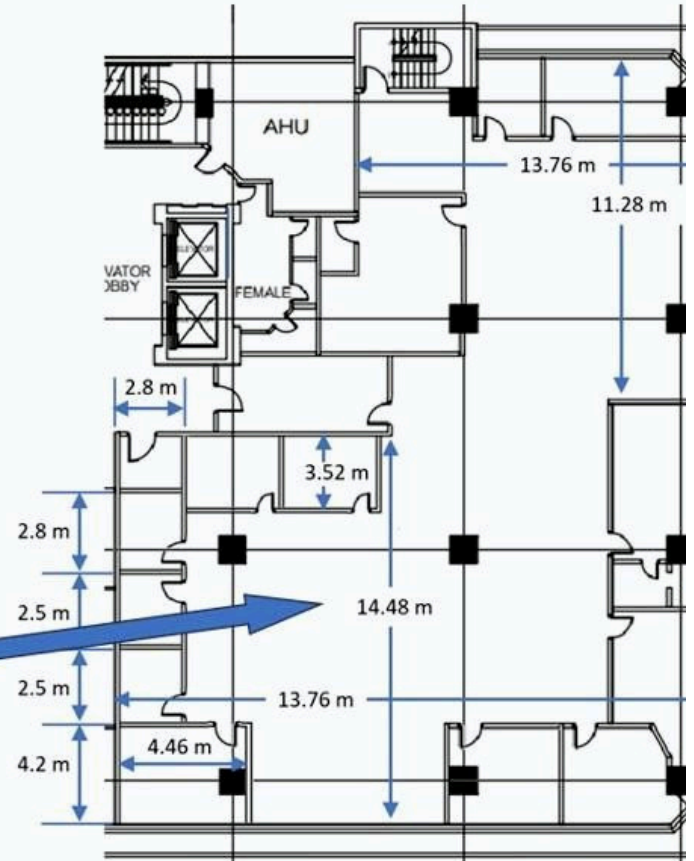

#4812

7th Floor Formerly Sky Encore's Office

420 sqm OFFICE SPACE AT LEGAZPI MAKATI FOR LEASE

?453,894 /month

Covered

420 m²

Type

Office

Semi Fitted Unit

As is upon turnover

420 sqm

7th floor

24/7

AC Centralized

AVAILABLE FOR VIEWING

Min of 2 yrs lease term

LA THEOZ Commercial

(+63) 09177130141

latheoz17@gmail.com