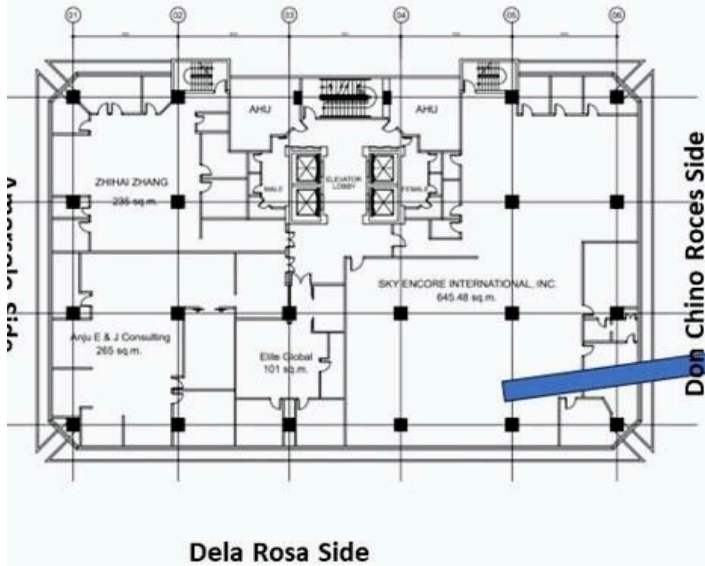

#4812

7th Floor Formerly Sky Encore's Office

## 420 sqm OFFICE SPACE AT LEGAZPI MAKATI FOR LEASE

?453,894 /month

Covered

420 m<sup>2</sup>

Type

Office

Semi Fitted Unit

As is upon turnover