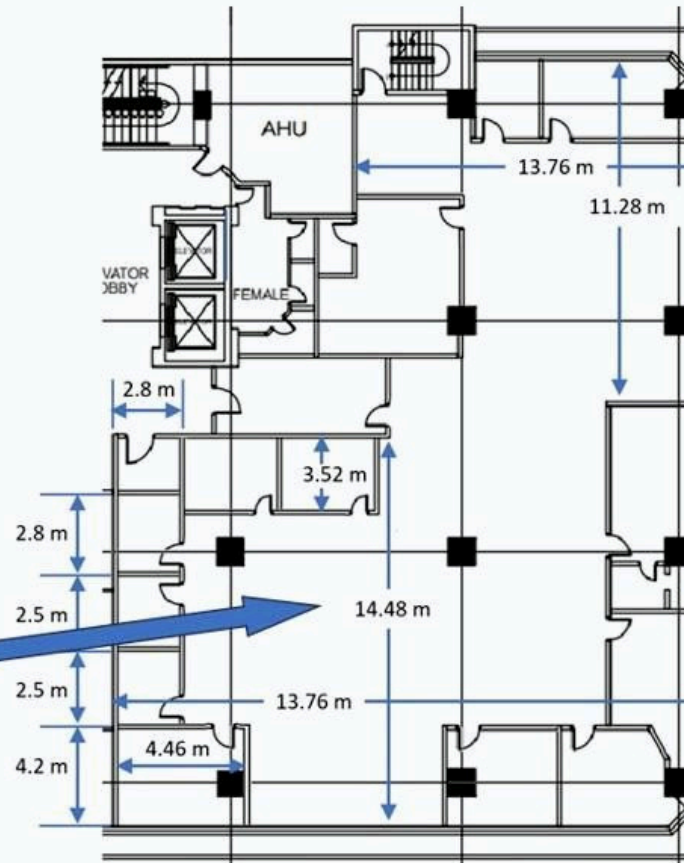

## 420 sqm OFFICE SPACE AT LEGAZPI MAKATI FOR LEASE

?453,894 /month

Covered

420 m<sup>2</sup>

Type

Office

Semi Fitted Unit

As is upon turnover

420 sqm

7th floor

24/7

AC Centralized

AVAILABLE FOR VIEWING

Min of 2 yrs lease term

Rental Rate: Php 850 per sqm

CUSA: Php 160per sqm