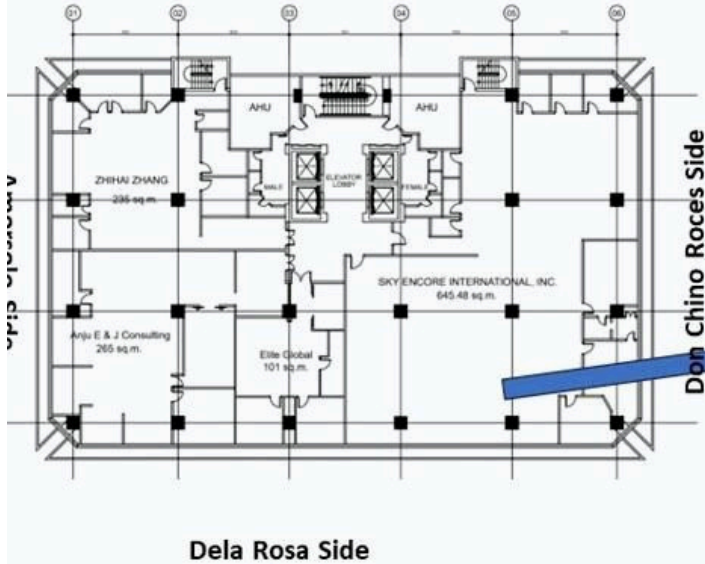

#4812

7th Floor Formerly Sky Encore's Office

420 sqm

7th floor

24/7

AC Centralized

AVAILABLE FOR VIEWING

Min of 2 yrs lease term

LA THEOZ Commercial

(+63) 09177130141