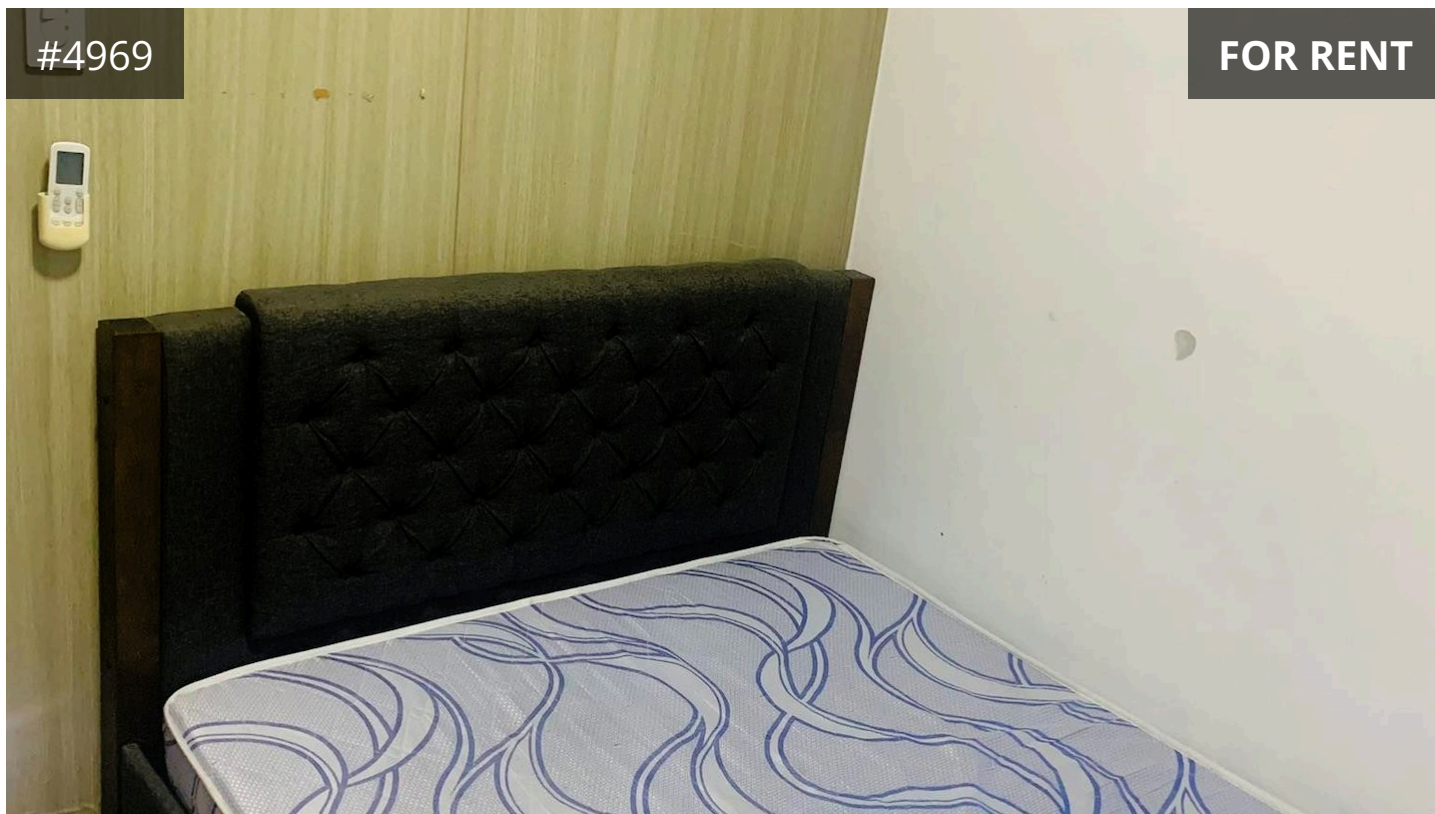

## Metro Manila, Pasay

26 m<sup>2</sup> Covered | 1 Bedroom | 1 Bathroom

## Description

📍 26,000 /month

Shore2 Residences  
Furnished Unit  
1 bedroom  
1 bathroom  
Tower 3  
No balcony  
Facing pool  
28 sqm

TYPE	Condominium
<b>BEDROOMS</b>	1
<b>BATHROOMS</b>	1
<b>COVERED</b>	26 m <sup>2</sup>