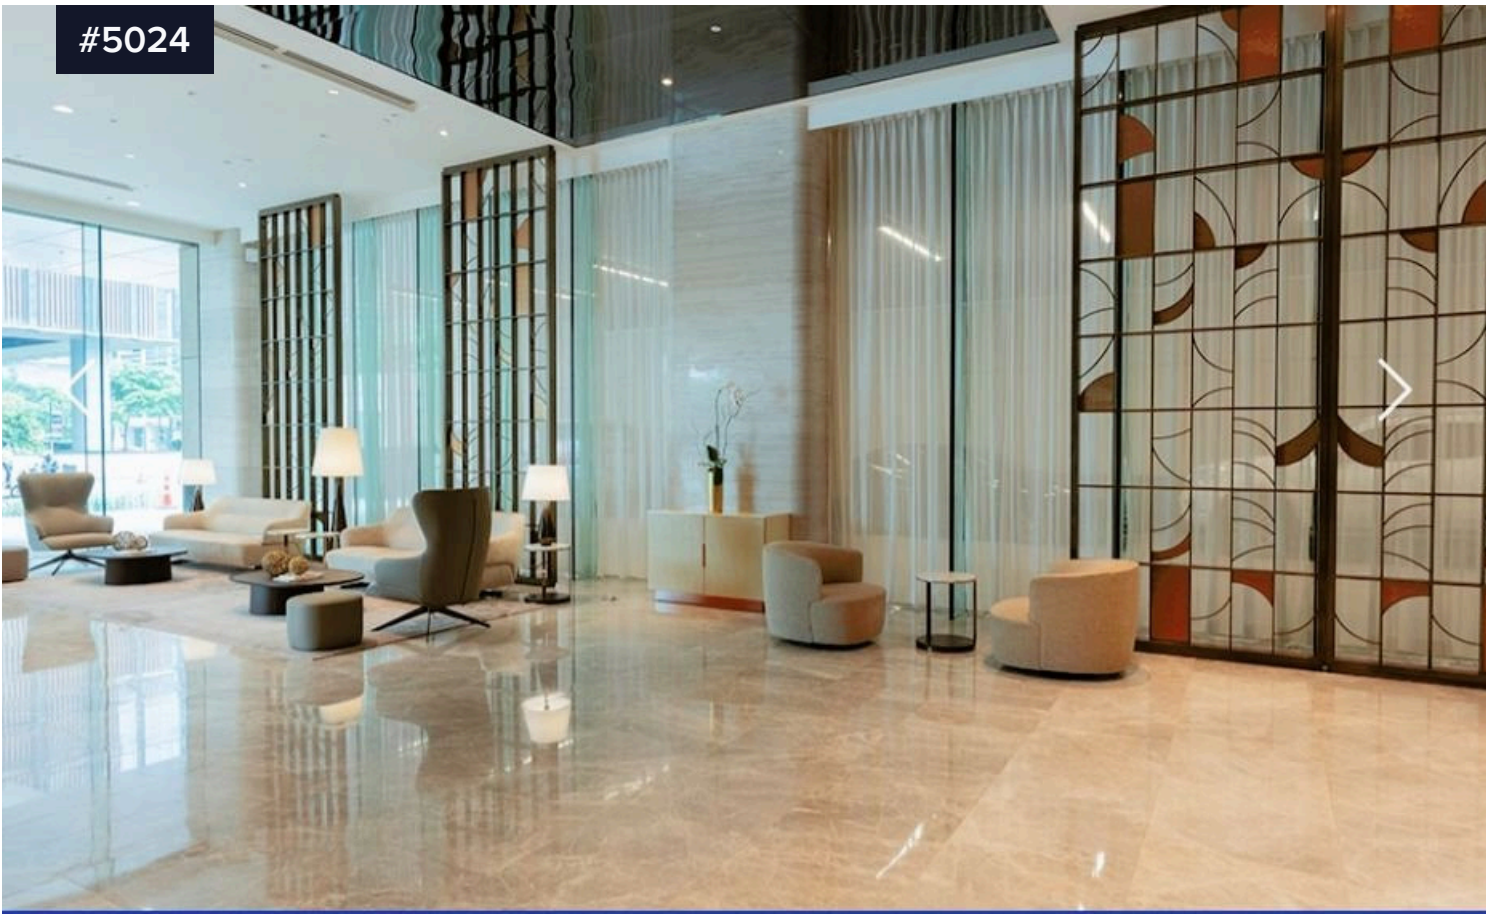

#5024

Exclusive Two-Bedroom Luxury at Grand Hyatt Residences | 104 sqm with Parking for LEASE

₱160,000 /month

 Taguig-BCG, Metro Manila

Bedrooms

 2

Bathrooms

 2

Covered

 104 m²

Type

Condominium

Exclusive Two-Bedroom Luxury at Grand Hyatt Residences | 104 sqm with Parking for LEASE

Property Type:Residential

Residence Type:High-rise Condominium

Location:8th Avenue corner 35th Street North Bonifacio District, Taguig, 1637 Metro Manila