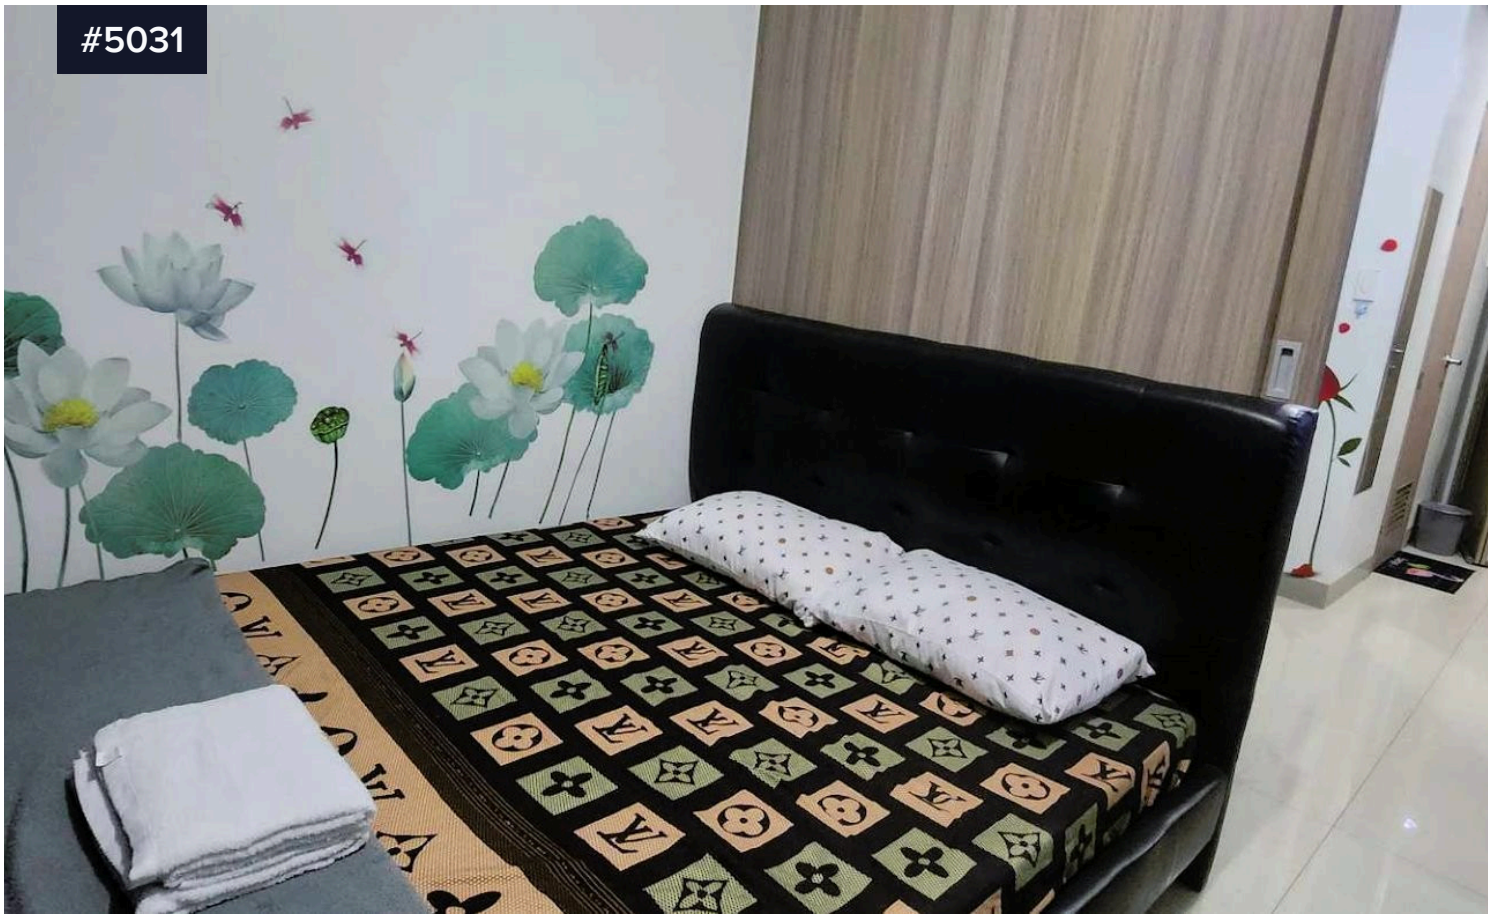

#5031

1 BEDROOM AT SHORE RESIDENCES FOR ₱28,000 /month LEASE

 Pasay, Metro Manila

Bedrooms

 1

Bathrooms

 1

Covered

 25 m²

Type

Condominium

Shore Residences

Furnished Unit

1 bedroom

1 bathroom

with balcony