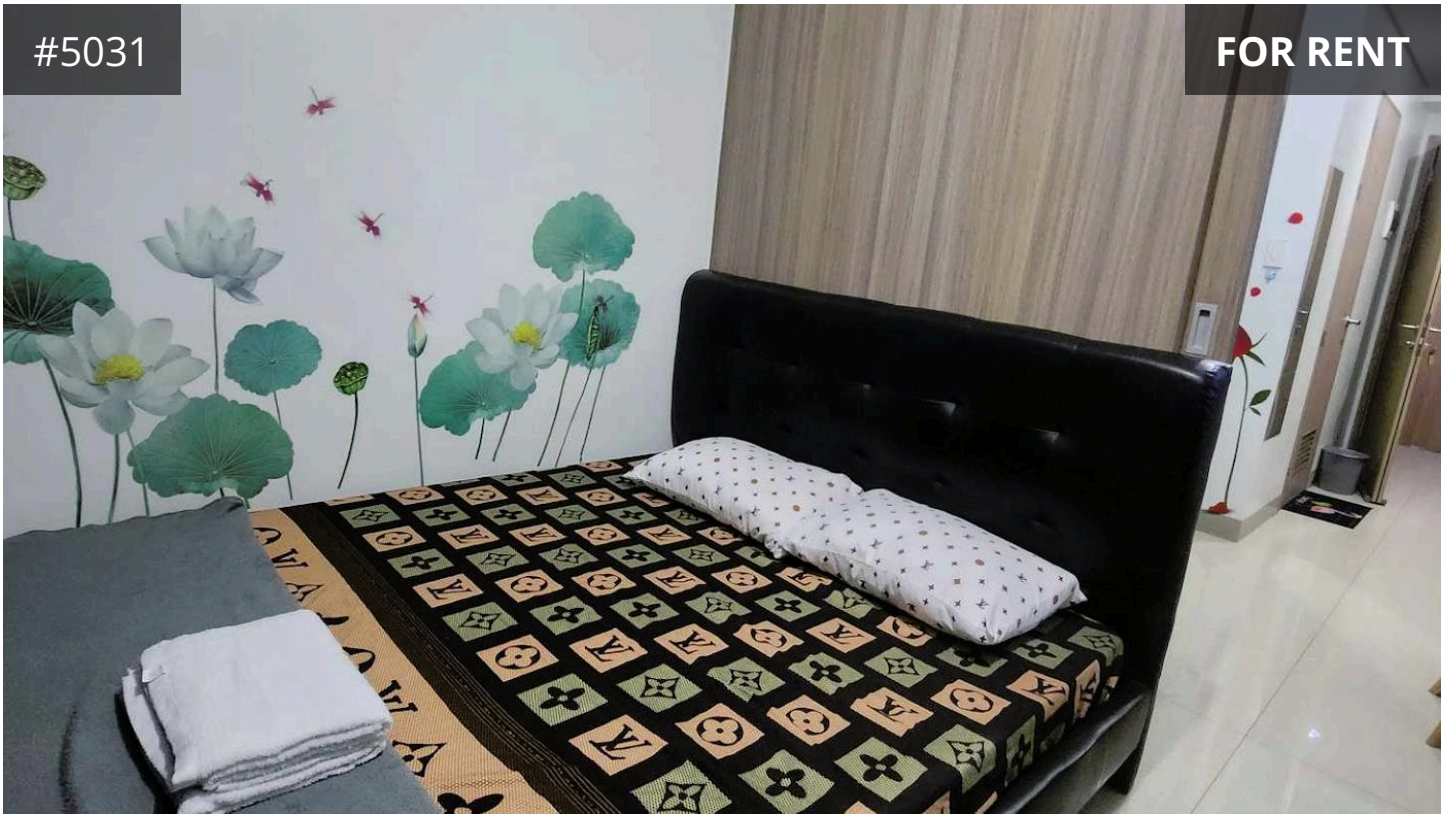

#5031

FOR RENT

Metro Manila, Pasay

25 m² Covered | 1 Bedroom | 1 Bathroom

Description

📍 28,000 /month

Shore Residences
Furnished Unit
1 bedroom
1 bathroom
with balcony
25sqm

TYPE	Condominium
BEDROOMS	1
BATHROOMS	1
COVERED	25 m ²