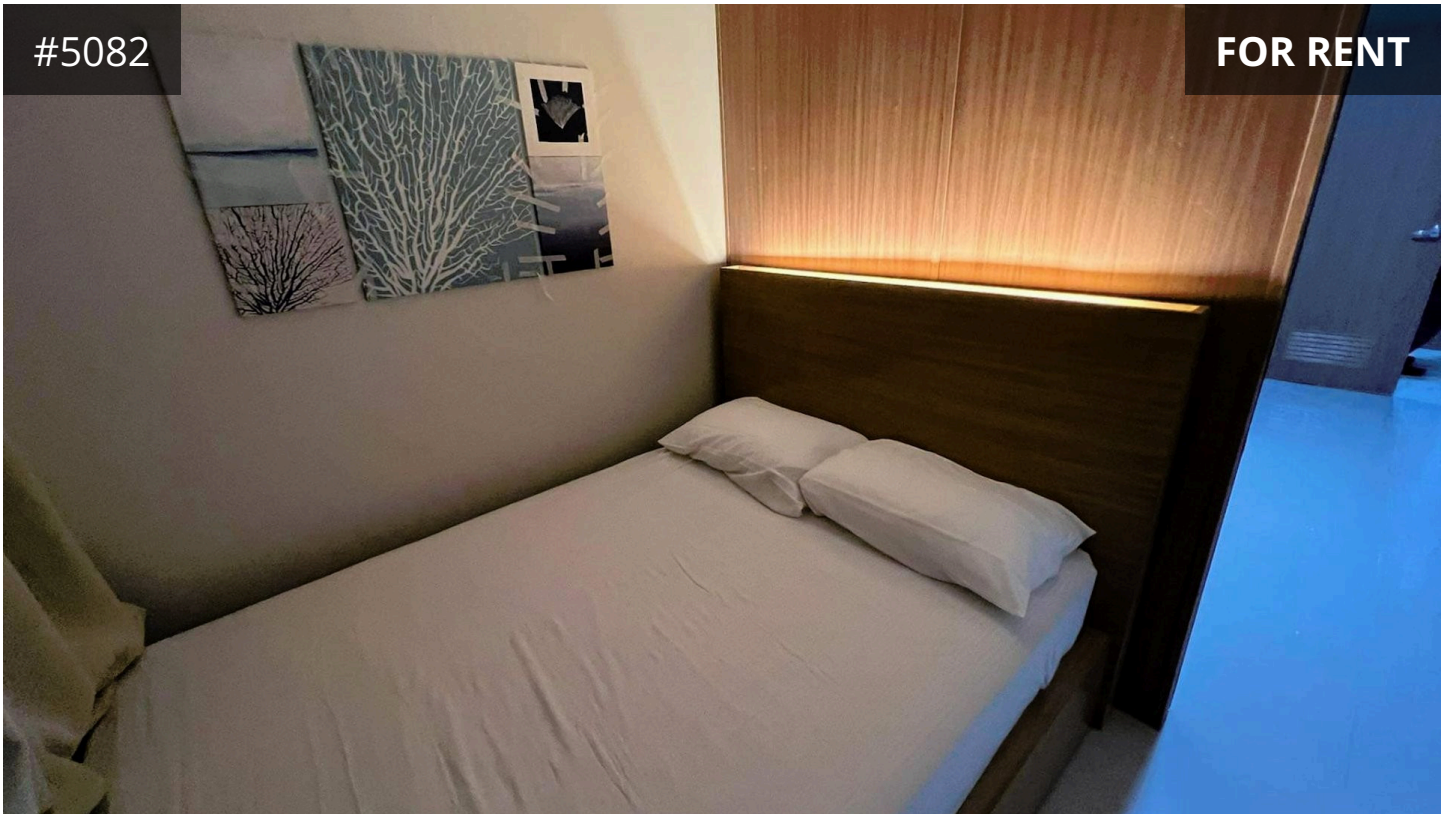

#5082

FOR RENT

Metro Manila, Pasay

26.12 m² Covered | 1 Bedroom | 1 Bathroom

Description

📍 27,000 /month

Shore3 Residences
Fully furnished
1 bedroom
1 bathroom
W/ balcony
26.12 sqm

TYPE	Condominium
BEDROOMS	1
BATHROOMS	1
COVERED	26.12 m ²