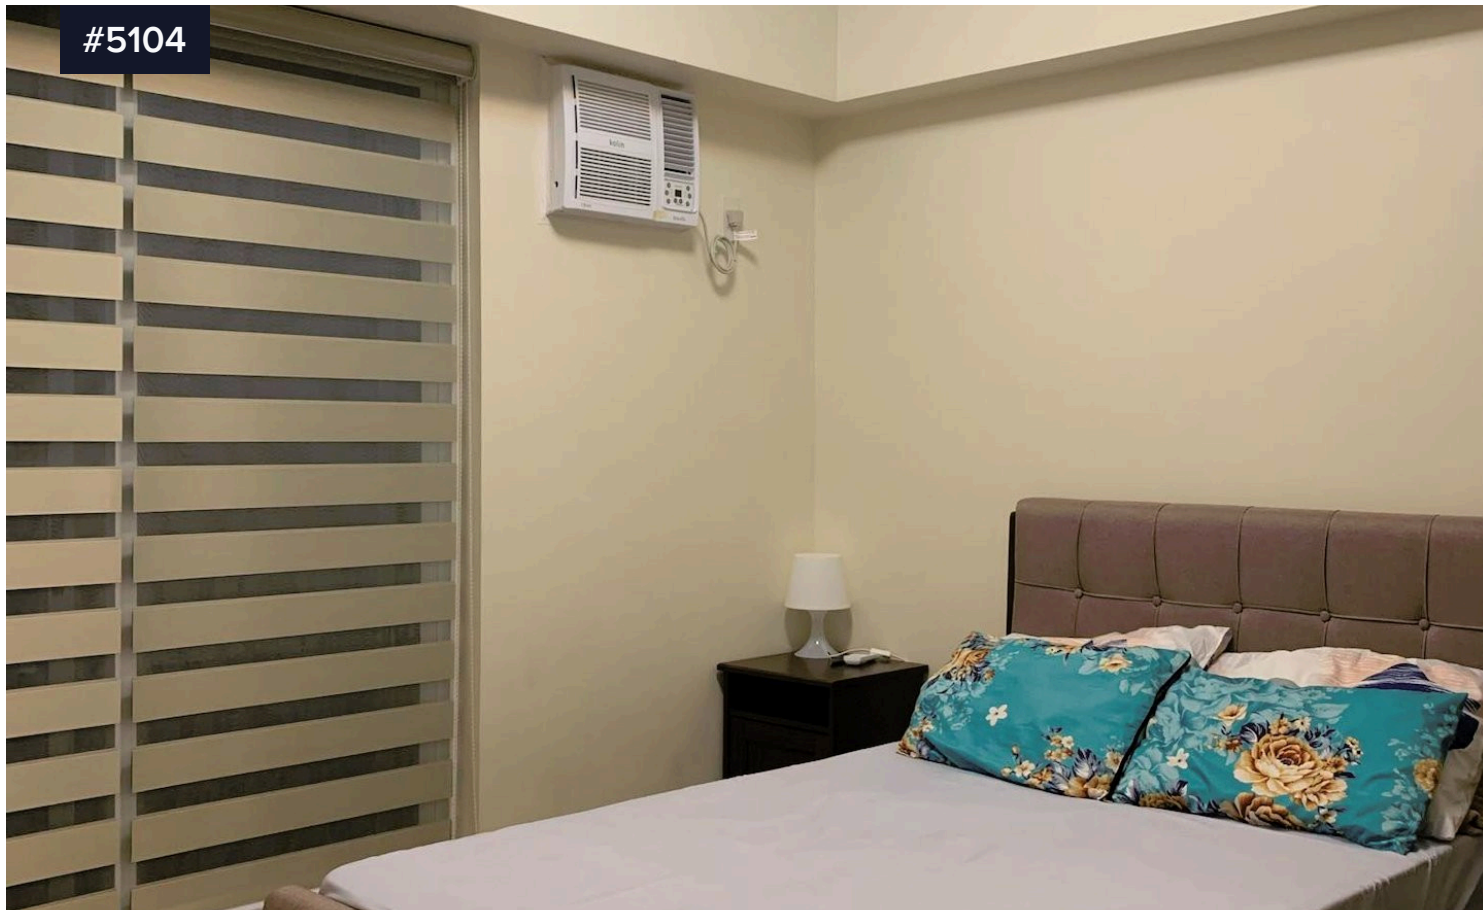

#5104

ELEGANT 2BR UNIT AT TORRE DE MANILA FOR LEASE – AFFORDABLE LUXURY!

₱50,000 /month

 Manila, Metro Manila

Bedrooms

 2

Bathrooms

 1

Covered

 50 m²

Type

Condominium

2 bedroom
1 bathroom
Standard Cut
17th floor
50 sqm
with Balcony
Facing Manila bay

50,000 per month
dues inclusive

CHRISTINE SABALBORO

 (+63) 09177130141