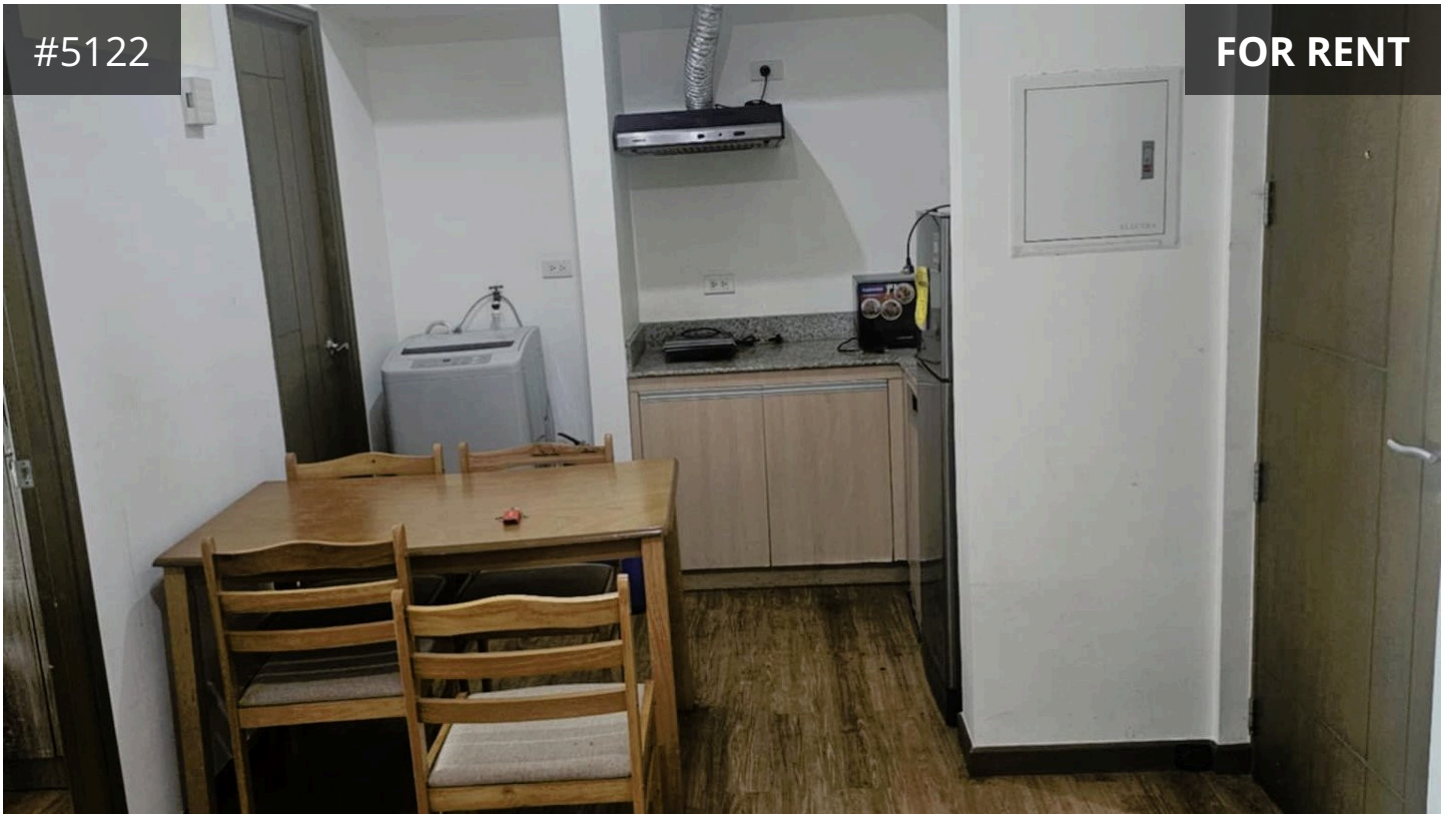

#5122

FOR RENT

Metro Manila, Pasay

37.2 m² Covered | 2 Bedrooms | 1 Bathroom

Description

30,000 /month

Fully Furnished
2 Bedrooms
1 t& b
6th floor
w/ balcony
37.50 sqm
Panglao tower

TYPE	Condominium
BEDROOMS	2
BATHROOMS	1
COVERED	37.2 m ²