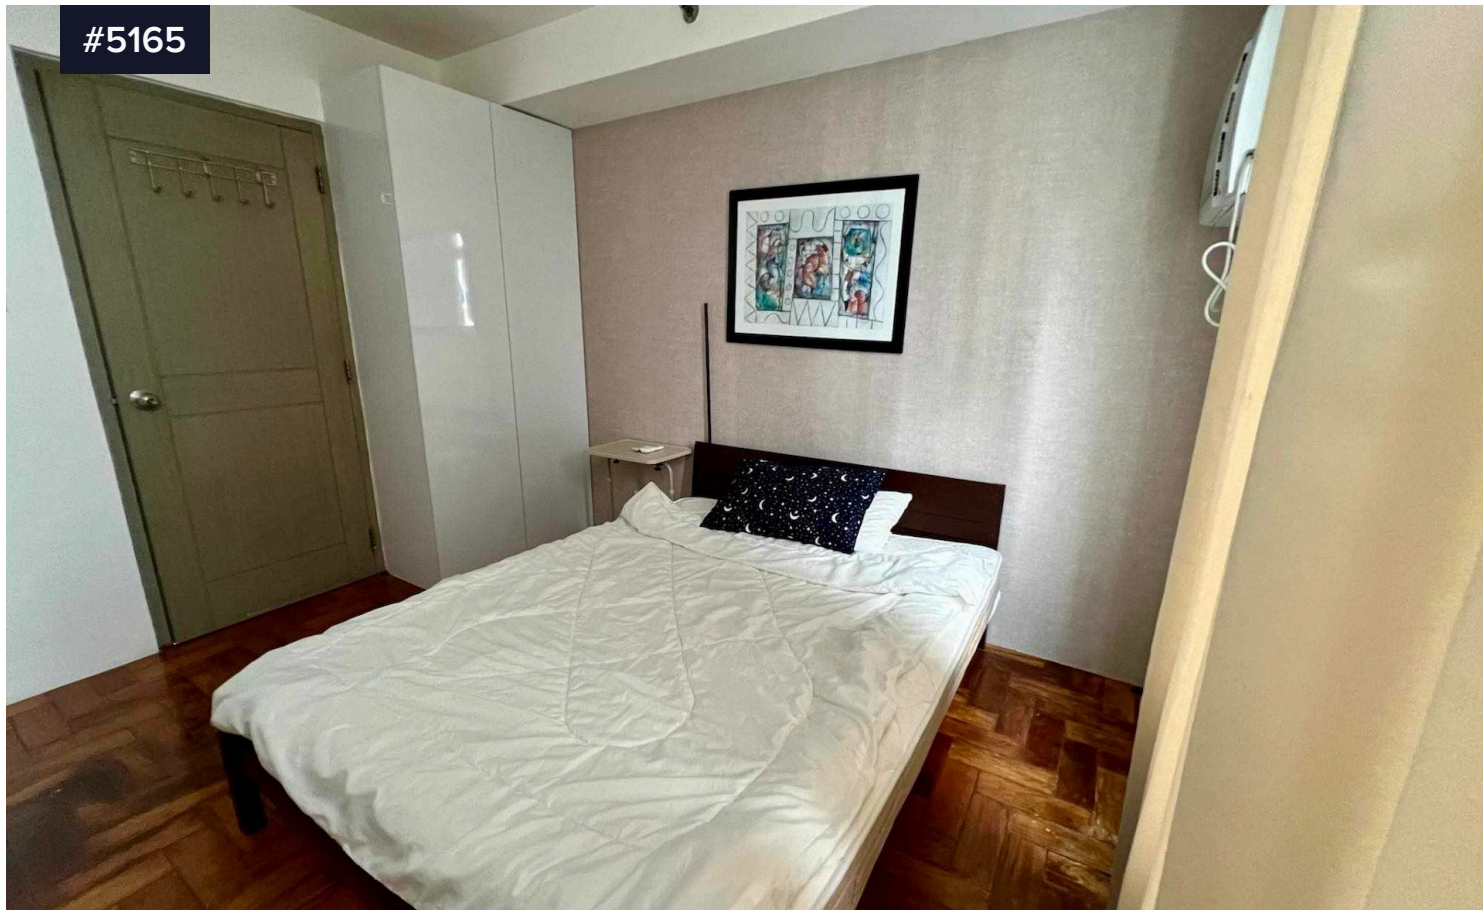

#5165

ELEGANT 1 BEDROOM AT SEA RESIDENCES FOR LEASE

₱25,000 /month

 Pasay, Metro Manila

Bedrooms

 1

Bathrooms

 1

Covered

 28.75 m²

Type

Condominium

SEMI FURNISHES

1 Bedroom

1 Bathroom

28.75 sqm