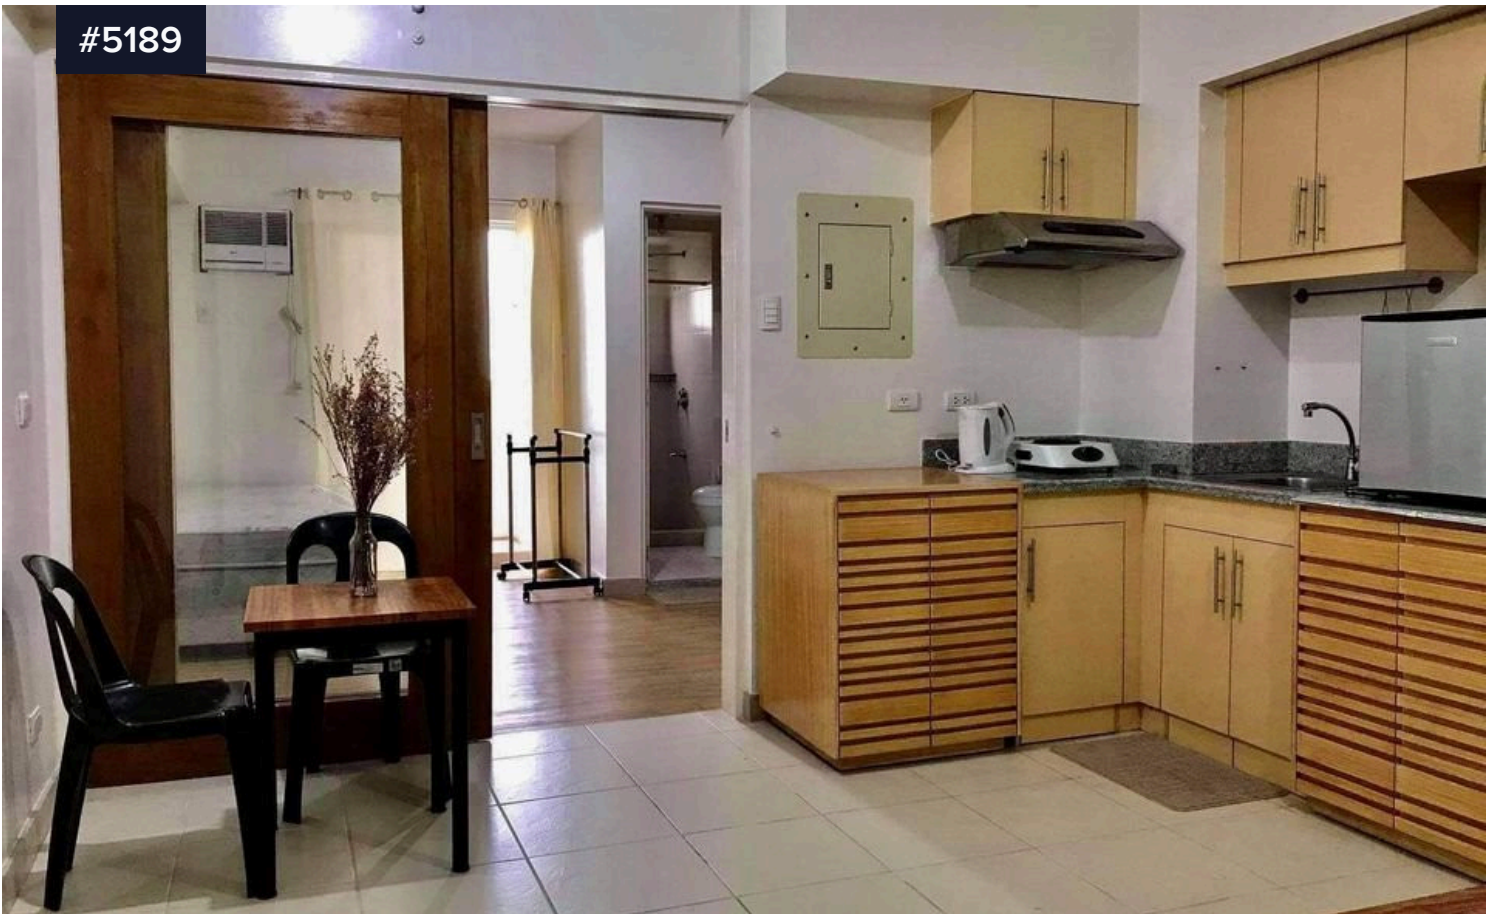

#5189

1 Bedroom w/ Parking at Sorrel Residences ?5,550,000 in Sampaloc Manila for SALE

 Manila, Metro Manila

Bedrooms

 1

Bathrooms

 1

Covered

 38 m²

Type

Condominium

Status

Resale

38sqm

1 Bedroom

1 Toilet & Bath

1 Dining

1 Kitchen

1 Living

22nd Floor

Facing Amenities

With Parking Slot

CLEAN TITLE

Ms. Regine Gadin