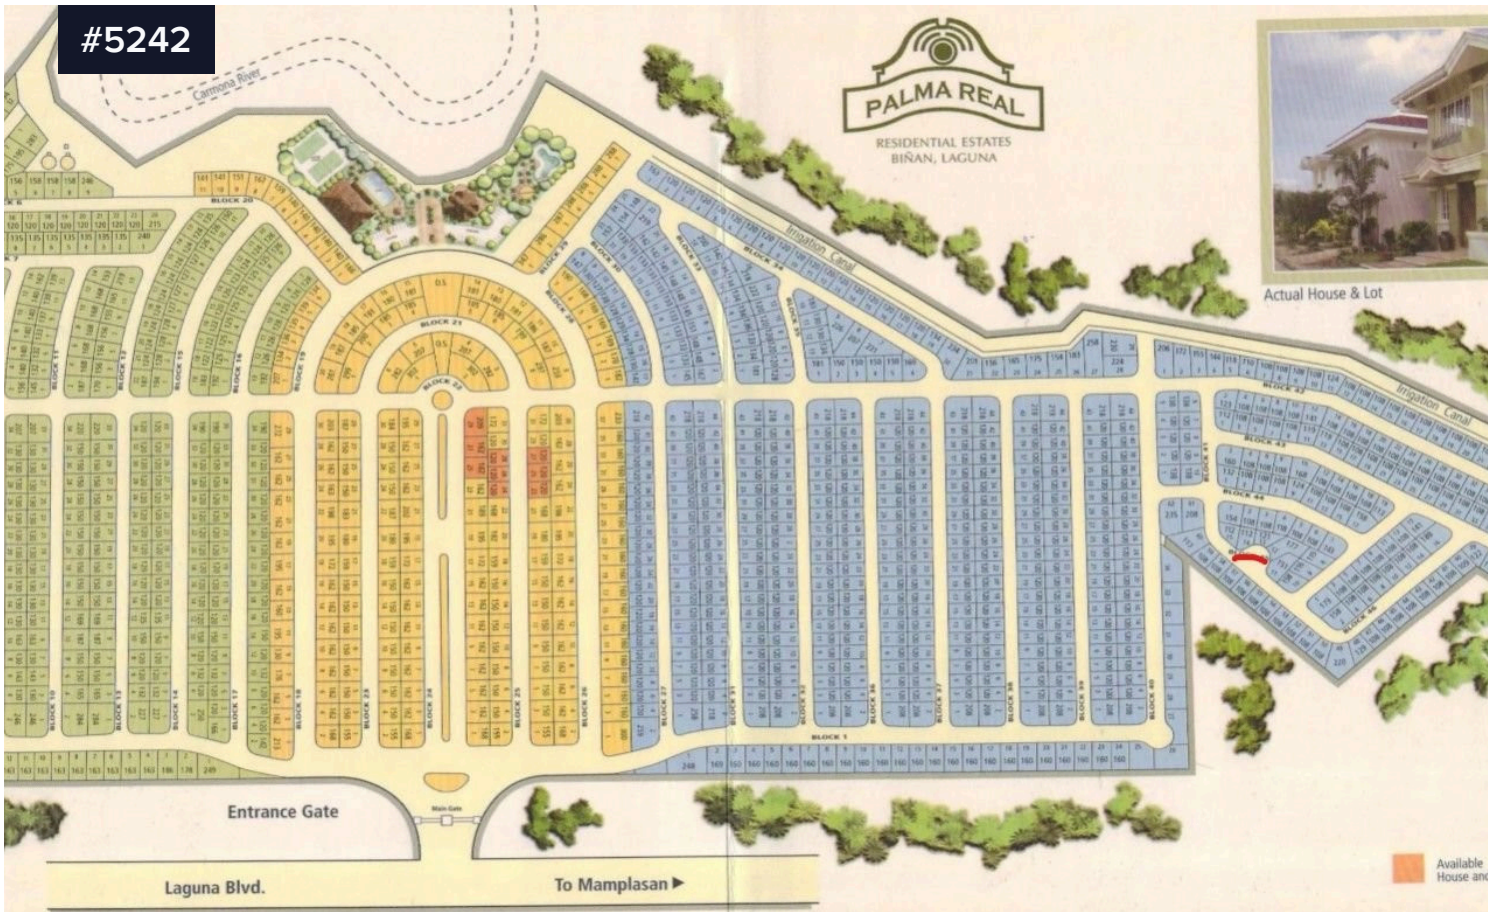

#5242

Actual House & Lot

115 Residential Lot at Palma Real in Laguna ?2,100,000 for SALE

Binan, Laguna

Area
 115 m²

Type **Development Land**

115 sqm
Residential Lot

CLEAN TITLE
GROSS PRICE Php 2,100,000 Transfer to Buyer
Bank Financing