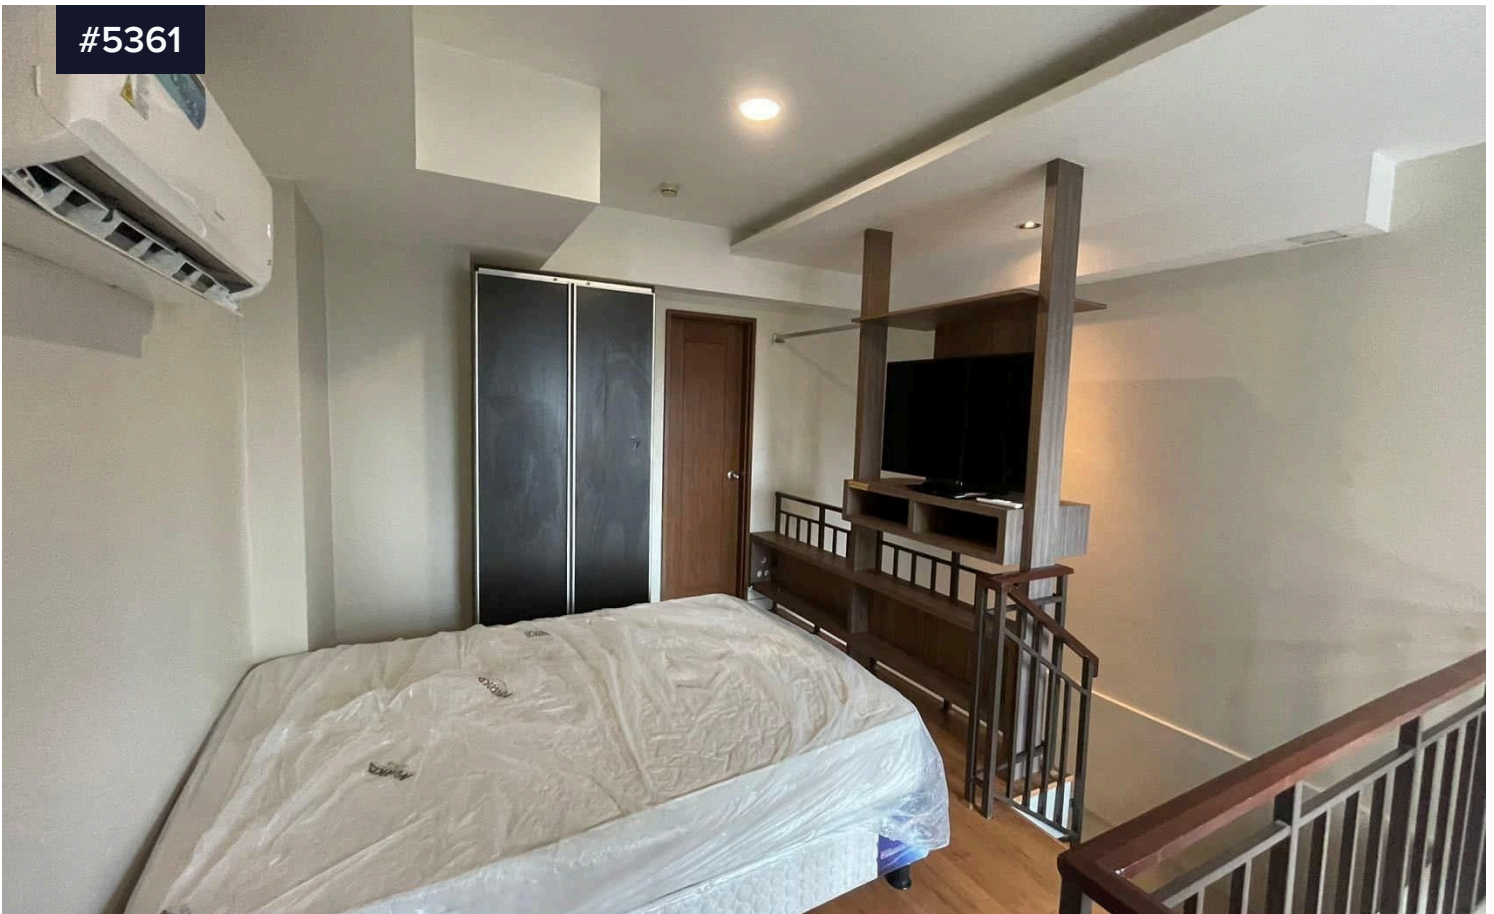

#5361

1 BEDROOM LOFT TYPE W/ PARKING AT ETON PARKVIEW GREENBELT FOR LEASE

₱35,000 /month

Makati, Metro Manila

Bedrooms

1

Bathrooms

1

Covered

45 m²

Type

Condominium

Loft Type

Furnished Unit

1 bedroom

2 bathroom

12th floor

45 sqm

35,000 per month

dues included

2 mos depo

2 mos adv

ERROL ALBUQUERQUE

(+63) 09177105542

latheoz15@gmail.com