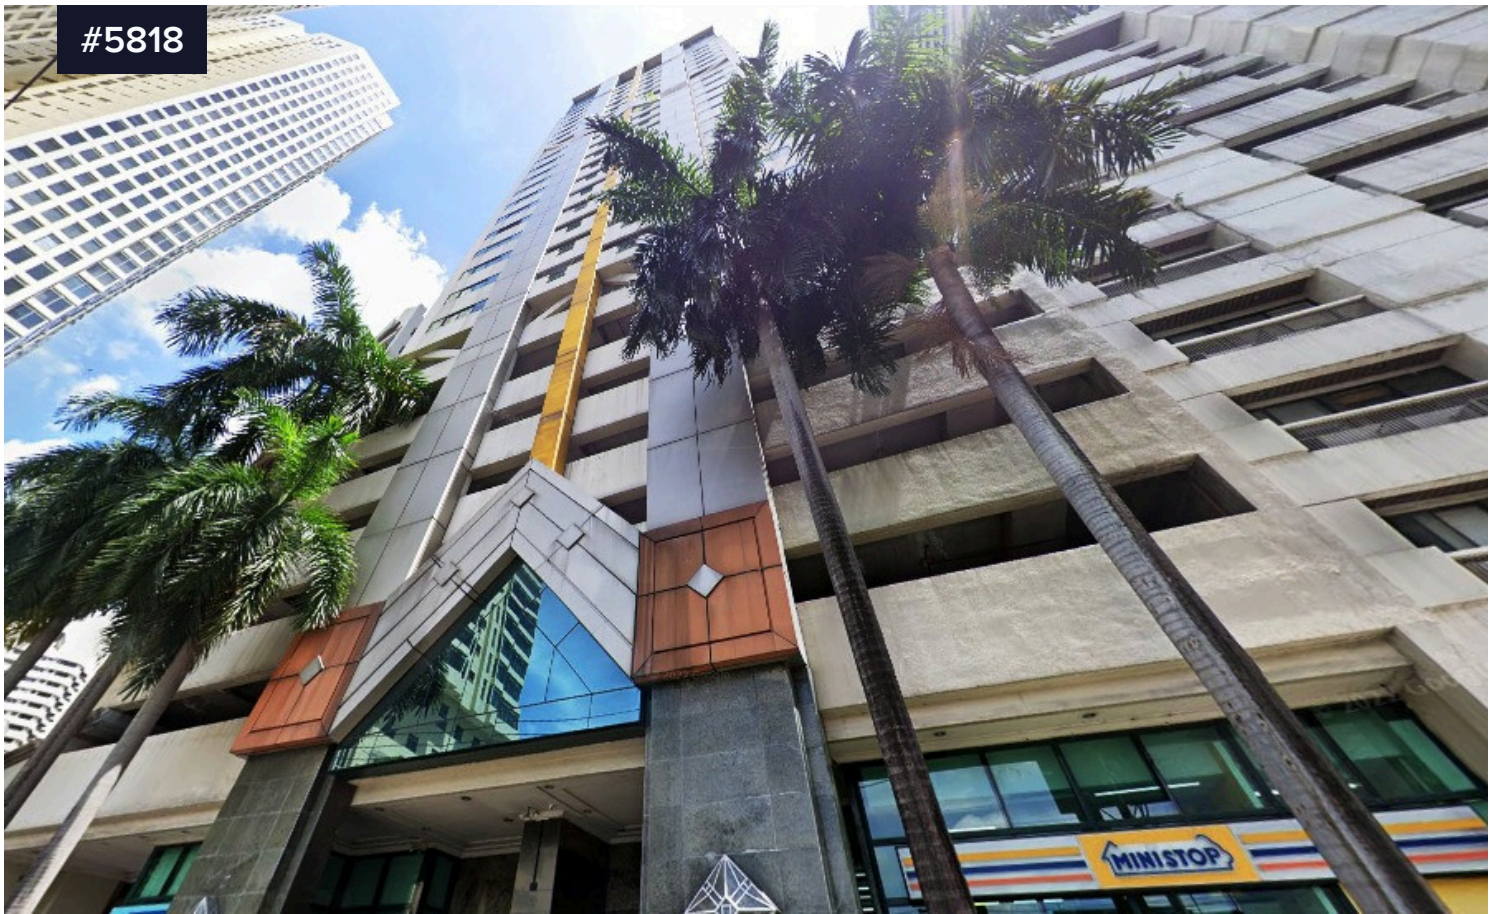

# RENT THIS NOW OR LOSE IT — CLASSICA TOWER MAKATI CBD 50 SQM ₱35K DEAL

₱35,000 /month

📍 Makati, Metro Manila

Bedrooms

🛏 2

Covered

📏 50 m<sup>2</sup>

Type